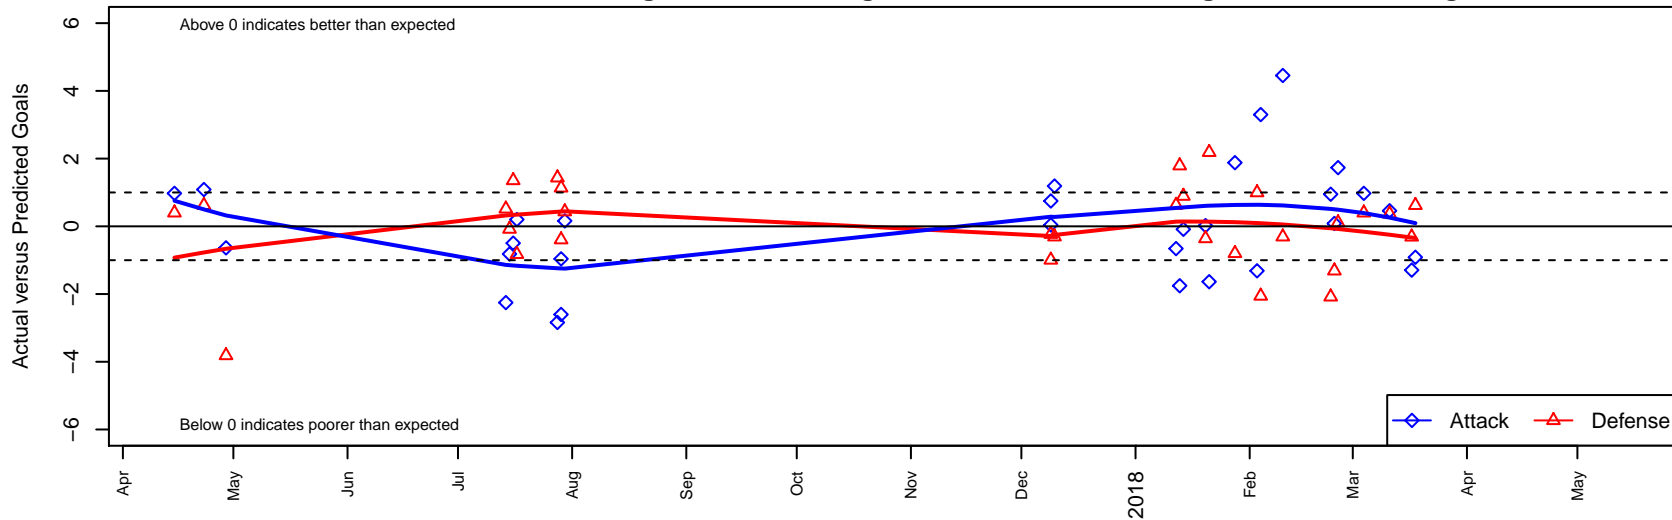

Eastside Timbers Red B01

Eastside United FC
 Gresham, OR
 B01 total strength=1780
 attack=43.38 defense=20.56
 spr league = PTT Win B01 Premier
 notes= Ajax

alt names used:
 EASTSIDE TIMBERS FC 2001 RED EASTSID
 EASTSIDE TIMBERS FC 2001 RED EASTSID
 EASTSIDE TIMBERS FC 2001 RED EASTSID
 EST 01B Red
 Eastside Timbers 01 Red Ajax (OR)

Venues played:
 2016 OYS State Cup B01
 2017 Nike Crossfire Challenge Gold Group U17
 2017 Oswego Nike Cup Gold U17
 2017 Timbers Winter Showcase 2001 FWRL U
 2017 FWRL NW B01
 2017 PTT Winter B01 Premier

Eastside Timbers Red B01
 Dots are actual minus expected GF (blue circles) and GA (red triangles).
 Blue line is smoothed change in attack strength. Red is smoothed change in defense strength.

**attack and defense variance (black dot)
relative to other teams
and top 10 in region**